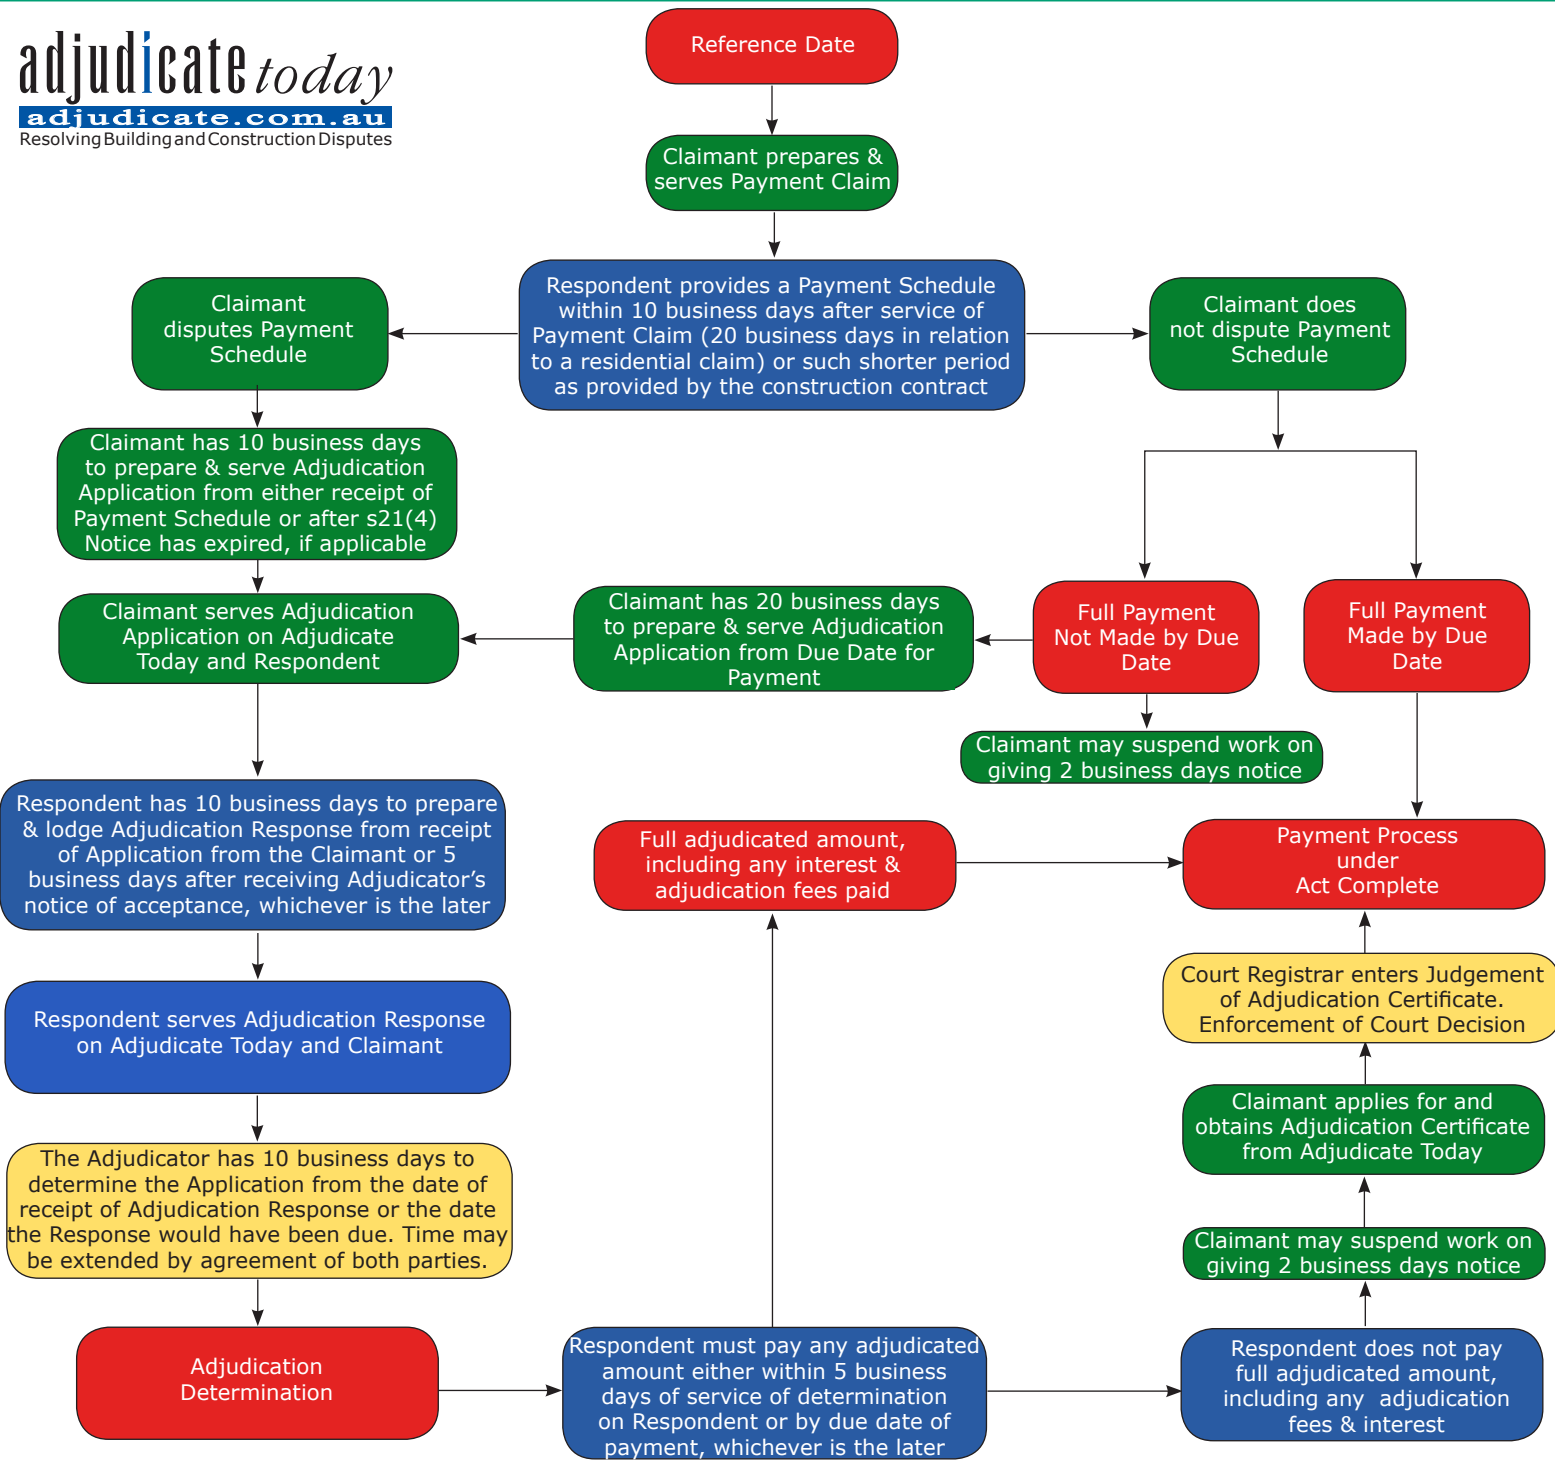

BUILDING & CONSTRUCTION INDUSTRY SECURITY OF PAYMENT ACT 2009 TASMANIAN FLOWCHART PAYMENT SCHEDULE SERVED

Legend for Flowchart Activities:

Adjudicate Today Pty Ltd				
NSW	QLD	VIC	ACT	TAS
Suite 2, Mona Vale Business 90 Mona Vale Road Mona Vale NSW 2103	Level 18, 333 Ann Street Brisbane Qld 4000	Level 23, HWT Tower 40 City Road Southgate Vic 3006	Level 1, The Realm 18 National Circuit Barton ACT 2600	Level 6, Reserve Bank Building 111 Macquarie Street Hobart Tas 7000
nsw@adjudicate.com.au	qld@adjudicate.com.au	vic@adjudicate.com.au	act@adjudicate.com.au	tas@adjudicate.com.au